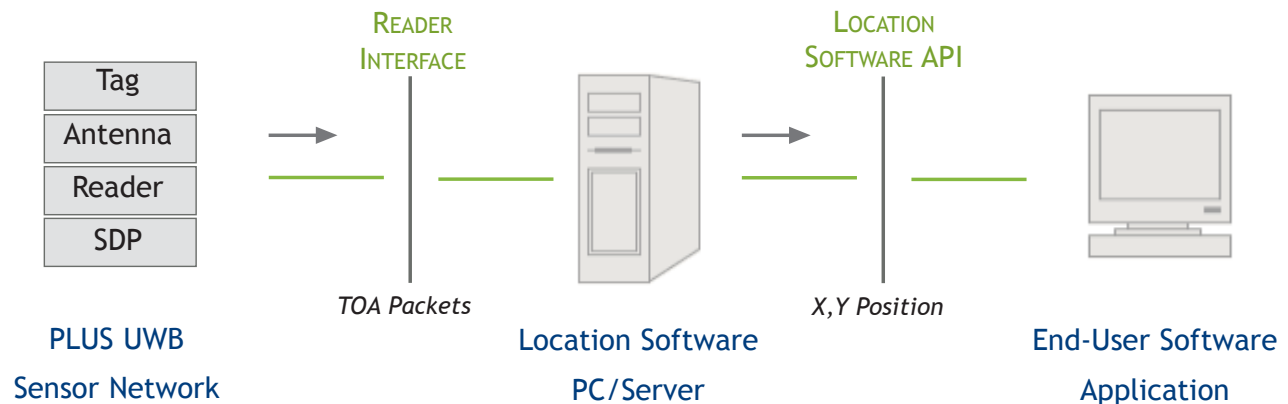

## Location Software

The Time Domain Location Software is the software component of a PLUS Real-Time Location System (RTLS) and delivers highly accurate and reliable position information on PLUS tags using a Time Difference of Arrival (TDOA) technique. The Location Software processes tag information in the form of TOA packets from the PLUS UWB sensor network and computes precision X and Y locations to pass through its API for higher layer application software.

The Location Software also includes the Visualizer installation/maintenance software tool, which is used in the initial setup, configuration, and calibration of the PLUS reader network. The Visualizer provides graphical tools to display reader layout and tag positions in real-time, as well as other tools and statistics to verify overall PLUS system performance.

- Provides precision 2D location (X,Y) and signal strength (RSSI) for end user software applications
- Imports floor plans for 2D map display
- Includes intuitive API for managing location data
- Provides diagnostics to evaluate tag throughput, RSSI, TDOA statistics, and location statistics